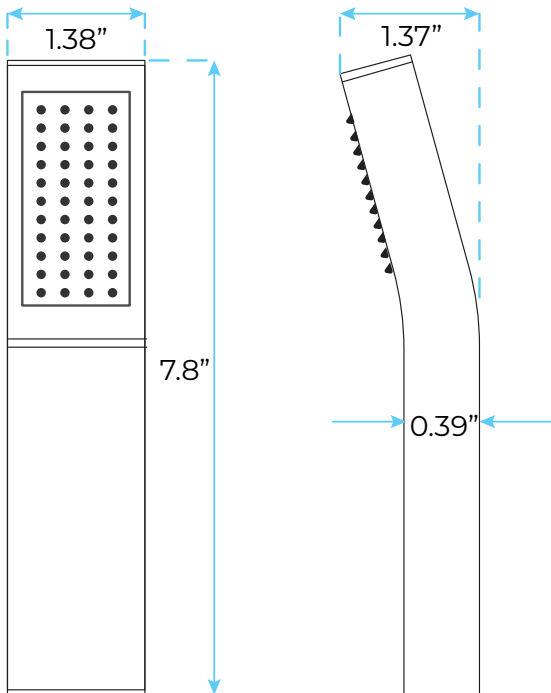

## Specifications

- TYPE: SHOWER SET
- STYLE: CONTEMPORARY
- NUMBER OF HANDLES: FIVE HANDLES
- SURFACE TREATMENT: POLISHED
- TYPE: FIXED SUPPORT TYPE
- VALVE CORE MATERIAL: CERAMIC

## Shower Head Size:

Flow Rate  
2.0 GPM / 7.6 LPM (rain Shower)

## Mixer Size :

## Hand Shower Size:

The minimum required water pressure is 0.05 MPa (0.5 bar).  
Flow rate 2.5 GPM (9.5 LPM).

Body Jets Size:

Flow rate: 1.5 GPM / 5.7 LPM (each Bodyspray)