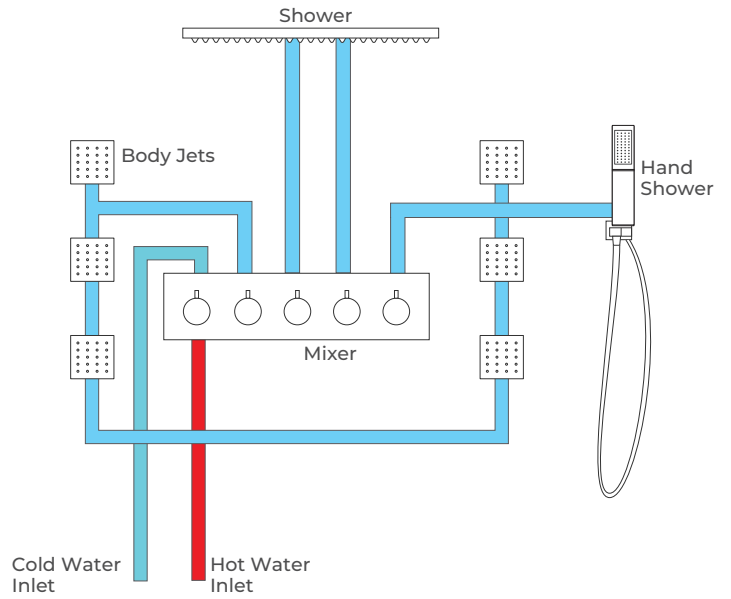

# FONTANA OCÉANE WALL MOUNT MULTI-FUNCTIONAL SHOWER SYSTEM SPECS

## Specifications

- TYPE: SHOWER SET
- STYLE: CONTEMPORARY
- NUMBER OF HANDLES: FIVE HANDLES
- SURFACE TREATMENT: POLISHED
- TYPE: FIXED SUPPORT TYPE
- VALVE CORE MATERIAL: CERAMIC

## Shower Head Size:

Flow Rate  
2.0 GPM / 7.6 LPM (rain Shower)

## Hand Shower Size:

The minimum required water pressure is 0.05 MPa (0.5 bar).  
Flow rate 2.5 GPM (9.5 LPM).

Body Jets Size:

Flow rate: 1.5 GPM / 5.7 LPM (each Bodyspray)