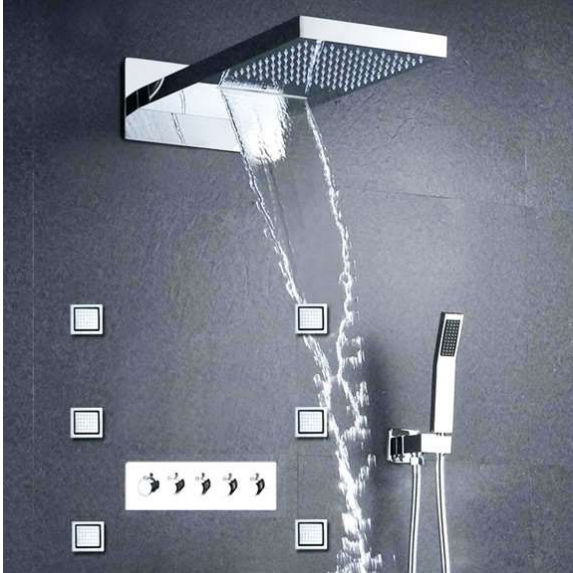

# FONTANA OCÉANE WALL MOUNT MULTI-FUNCTIONAL SHOWER SYSTEM SPECS

## Specifications

- TYPE: SHOWER SET
- STYLE: CONTEMPORARY
- NUMBER OF HANDLES: FIVE HANDLES
- SURFACE TREATMENT: POLISHED
- TYPE: FIXED SUPPORT TYPE
- VALVE CORE MATERIAL: CERAMIC

## Shower Head Size:

Flow Rate  
2.0 GPM / 7.6 LPM (rain Shower)

## Hand Shower Size:

The minimum required water pressure is 0.05 MPa (0.5 bar).  
Flow rate 2.5 GPM (9.5 LPM).

Body Jets Size:

Flow rate: 1.5 GPM / 5.7 LPM (each Bodyspray)