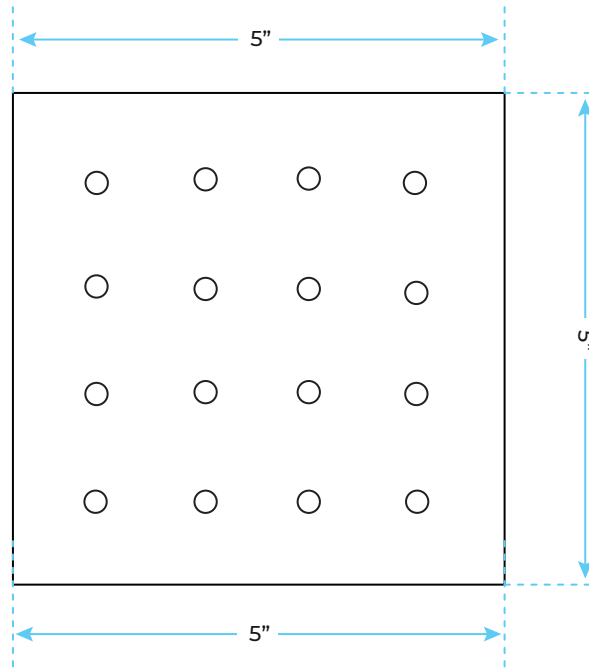

## Shower Head Size:

Flow Rate  
2.0 GPM / 7.6 LPM (rain Shower)

## Mixer Size :

## Hand Shower Size:

The minimum required water pressure is 0.05 MPa (0.5 bar).  
Flow rate 2.5 GPM (9.5 LPM).

Body Jets Size:

Flow rate: 1.5 GPM / 5.7 LPM (each Bodyspray)