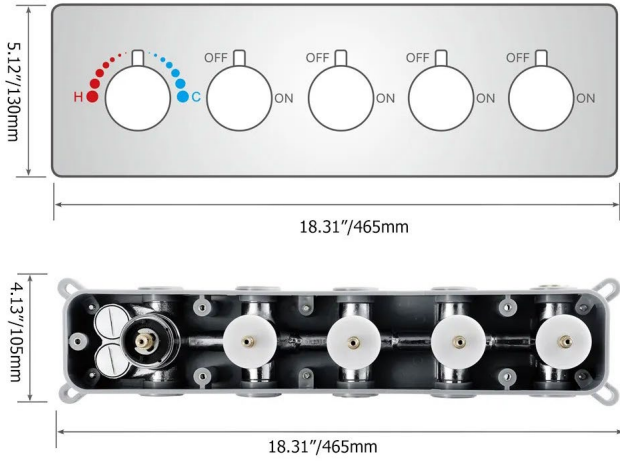

## Specifications

- TYPE: SHOWER SET
- STYLE: CONTEMPORARY
- NUMBER OF HANDLES: FIVE HANDLES
- SURFACE TREATMENT: POLISHED
- TYPE: FIXED SUPPORT TYPE
- VALVE CORE MATERIAL: CERAMIC

## Shower Head Size:

Flow Rate  
2.0 GPM / 7.6 LPM (rain Shower)

## Mixer Size :

## Hand Shower Size:

The minimum required water pressure is 0.05 MPa (0.5 bar).  
Flow rate 2.5 GPM (9.5 LPM).

Body Jets Size:

Flow rate: 1.5 GPM / 5.7 LPM (each Bodyspray)