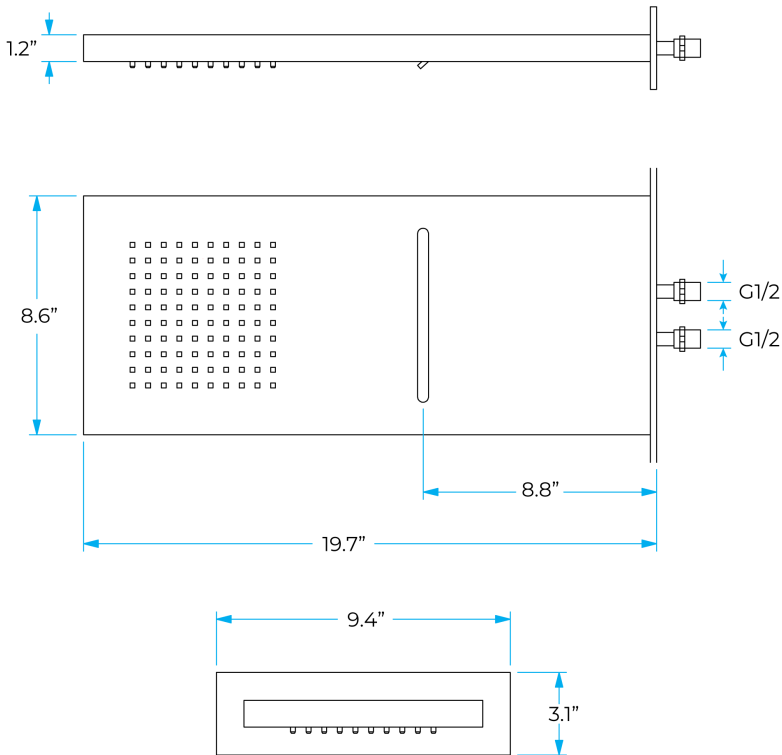

# FONTANA OCÉANE WALL MOUNT MULTI-FUNCTIONAL SHOWER SYSTEM SPECS

## Specifications

- TYPE: SHOWER SET
- STYLE: CONTEMPORARY
- NUMBER OF HANDLES: FIVE HANDLES
- SURFACE TREATMENT: POLISHED
- TYPE: FIXED SUPPORT TYPE
- VALVE CORE MATERIAL: CERAMIC

## Shower Head Size:

Flow Rate  
2.0 GPM / 7.6 LPM (rain Shower)

## Hand Shower Size:

The minimum required water pressure is 0.05 MPa (0.5 bar).  
Flow rate 2.5 GPM (9.5 LPM).

Body Jets Size:

Flow rate: 1.5 GPM / 5.7 LPM (each Bodyspray)